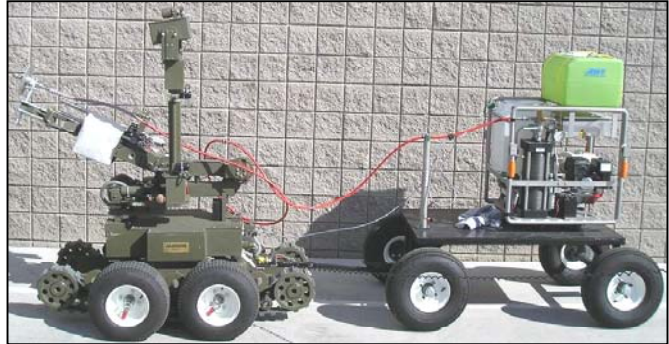

## ROV-Package

Additional equipment for mounting the mini MACE on a trailer or directly onto the ROV

Setting	to fix the nozzle holder
Arm protection	plastic cover shielding for the robot's telescope arm and a metal protection shield for the nozzle holder
Adaption	special frame to fix the mini MACE on the trailer or directly on the ROV incl. hose and cable guidance
Tank	1 extra water tank (40 l)
High pressure hose	from the mini MACE to the ROV gripper